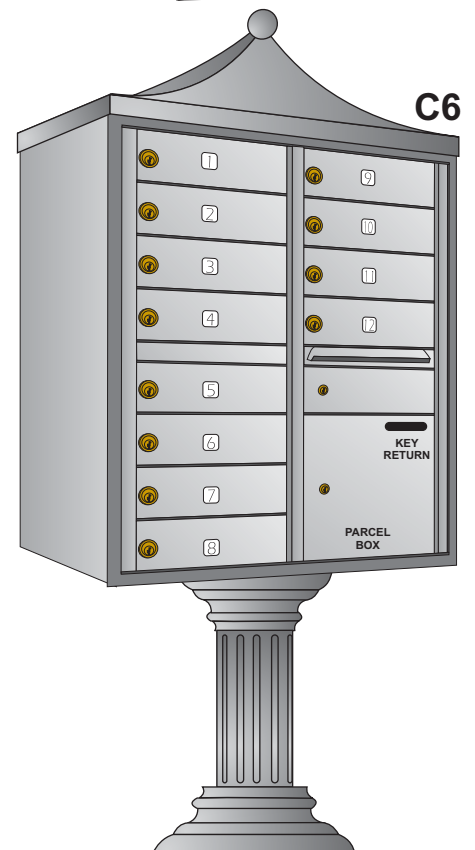

RIOPEL MAILBOXES

THE STANDARD... BY WHICH OTHERS COMPARE

MAILSAFE MAILBOXES - HIGHEST SECURITY AND DURABILITY

UNEQUALLED EXPERTISE IN MAILBOXES + POSTAL SPECIALTIES

P. RIOPEL INC., 595 St-Remi, Montreal, Que., H4C 3G6 • TEL.:(514) 934-0385 FAX:(514) 934-1732
E-MAIL: INFO@RIOPEL.NET WEB SITE: WWW.RIOPEL.NET